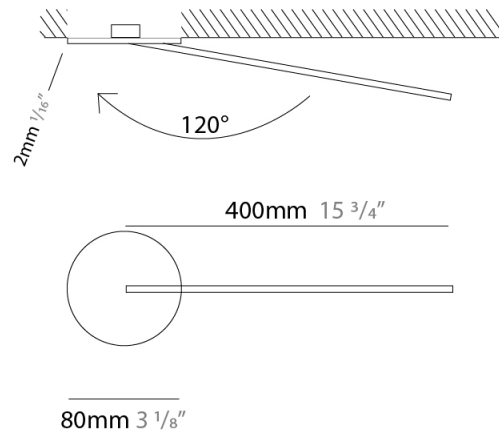

PROJECT	_____
TYPE	_____
SPECIFIER	_____
QUANTITY	_____
DATE	_____

SPILLO 1 ROD ROUND BASE RECESSED

D46022- _____ - _____
base number   Color   Finish
                         Temperature   Options

1. To build a product code in our configurator select the specify button on the base model # product page
2. To build a manual product code on this datasheet choose from the options listed below in blue font and add the suffix to the base model #

GENERAL

Series: Spillo
Subseries: Spillo 1 Rod Round Base
Brand: Icone
Division: Design
Mounting Type: Recessed
Mounting Location: Wall
Subcategory: Ambient

PHYSICAL

Shape: Rectangle
Width (mm): 50
Width (in): 1 ¹⁵/₁₆
Height (mm): 400
Height (in): 15 ³/₄
Light Distribution: Adjustable
Fixture Finish: WHI / BLK / CHR / BGD
Fixture Material: Brass

ELECTRICAL

Lamp Type: LED
Total Output Wattage (W): 4.8
Dimming: 0-10V Dimming
Driver Included: No
Driver Location: Remote
Driver Type: Constant Voltage - 120Vac
Driver Class: Class 2
Input Voltage (V): 120
Output Voltage (V): 12
Upon Request: (Not included, see components) 0-10Vdc dimming / 277Vac

LED

Color Temperature (°K): 2700 / 3000
Nominal Lumen (lm): 440
CRI: >90 CRI
Lamp Life (hrs): 50000

OPTICAL

Adjustability: Tilt 120°

RATINGS AND CERTIFICATIONS

Certified By: Certified for North American Standards
IP rating: IP20