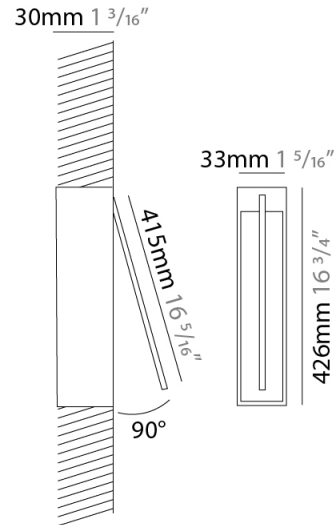

SPILLO 1 ROD RECESSED

D46006- _____ - _____

base number   Color   Finish
_____   Temperature   Options

1. To build a product code in our configurator select the specify button on the base model # product page
2. To build a manual product code on this datasheet choose from the options listed below in blue font and add the suffix to the base model #

GENERAL

Series: Spillo
Subseries: Spillo 1 Rod
Brand: Icone
Division: Design
Mounting Type: Recessed
Mounting Location: Wall
Subcategory: Ambient

PHYSICAL

Shape: Rectangle
Width (mm): 33
Width (in): 1 ⁵/₁₆
Height (mm): 426
Height (in): 16 ³/₄
Min. Recessing Depth (mm): 30
Min. Recessing Depth (in): 1 ³/₁₆
Light Distribution: Adjustable
[Fixture Finish: WHI / BLK / CHR / BGD](#)
Fixture Material: Brass

ELECTRICAL

Lamp Type: LED
Total Output Wattage (W): 4.8
Dimming: 0-10V Dimming
Driver Included: No
Driver Location: Remote
Driver Type: Constant Voltage - 120Vac
Driver Class: Class 2
Input Voltage (V): 120
Output Voltage (V): 12
Upon Request: (Not included, see components) 0-10Vdc dimming / 277Vac

LED

[Color Temperature (°K): 2700 / 3000](#)
Nominal Lumen (lm): 440
CRI: >90 CRI
Lamp Life (hrs): 50000

OPTICAL

Adjustability: Tilt 120°

RATINGS AND CERTIFICATIONS

Certified By: Certified for North American Standards
IP rating: IP20